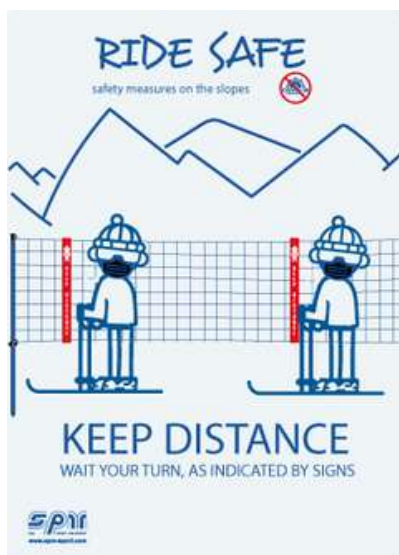

DIBOND SIGN FOR COVID-19 NET

Dibond sing with instructions for Covid-19 net.

With fixing holes and collars Ø48/Ø35mm.

Dimensions: 50x70cm or 40x60cm, thickness 3mm.

Cod 34451-COVID01 dim. 50x70cm

Cod 3445-COVID01 dim. 40x60cm