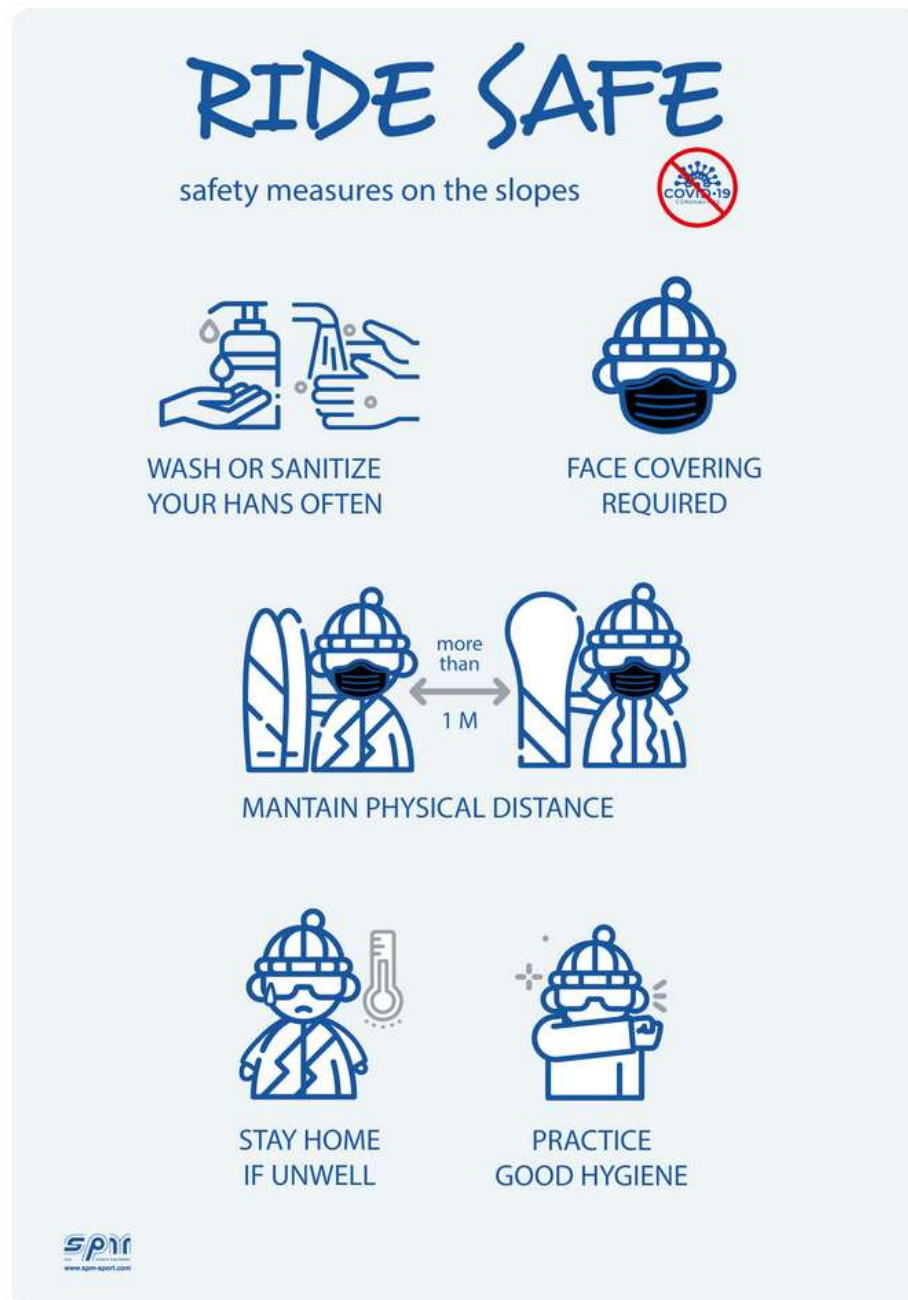

Covid 3445-COVID02 dim. 40x60cm

COVID-19 DIBOND SIGN - LARGE FORMAT

Dibond sign, with Covid19 safety measures.

With fixing holes and collars $\varnothing 48/\varnothing 35$

Dim. 70x100cm, thickness 3 mm.

34451-10070COVID09